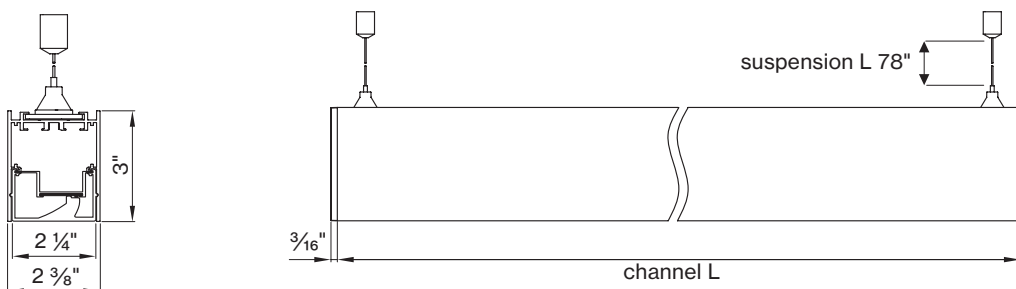

Technical data

	SIZE TYPE	LED COLOR TEMPERATURE	INPUT WATTS	DELIVERED LM TOTAL	LIGHT DISTRIBUTION	DELIVERED LM DIRECT	DELIVERED LM INDIRECT	OPTICAL EFFICIENCY	LUMINAIRE EFFICACY
BASO DIRECT									
e LED	4' linear	35K	12.8W	1600lm	100% down	400lm/ft	-	75%	125lm/W
	6' linear		19.2W	2400lm					
	8' linear		25.6W	3200lm					
e ² LED	4' linear	35K	20.4W	2400lm	100% down	600lm/ft	-	75%	117lm/W
	6' linear		30.6W	3600lm					
	8' linear		40.8W	4800lm					
e ²⁺ LED	4' linear	35K	28W	3200lm	100% down	800lm/ft	-	75%	114lm/W
	6' linear		42W	4800lm					
	8' linear		56W	6400lm					

Patterns top view

LINEAR

A	FIXTURES	CODE
48"	1' x 4' linear	ST - 0 4 FT
96"	1' x 8' linear	ST - 0 8 FT
144"	8' + 4' linear	ST - 1 2 FT

Dimensions

SURFACE direct

PENDANT direct

BASO mounting instructions

Get access to the BASO 2.5 WW mounting instructions faster by scanning the QR code.