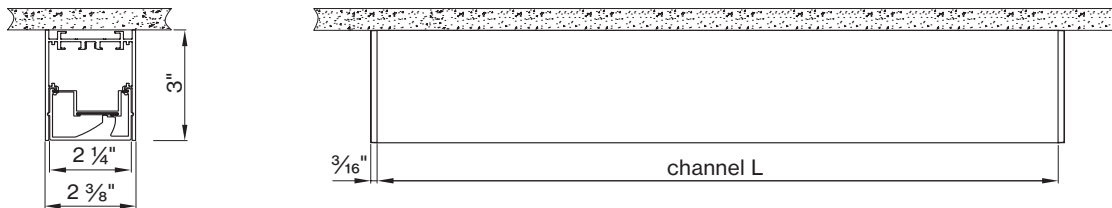

Technical data

	SIZE TYPE	LED COLOR TEMPERATURE	INPUT WATTS	DELIVERED LM TOTAL	LIGHT DISTRIBUTION	DELIVERED LM DIRECT	DELIVERED LM INDIRECT	OPTICAL EFFICIENCY	LUMINAIRE EFFICACY
BASO DIRECT									
e LED	4' linear	35K	12.8W	1600lm	100% down	400lm/ft	-	75%	125lm/W
	6' linear		19.2W	2400lm					
	8' linear		25.6W	3200lm					
e ² LED	4' linear	35K	20.4W	2400lm	100% down	600lm/ft	-	75%	117lm/W
	6' linear		30.6W	3600lm					
	8' linear		40.8W	4800lm					
e ²⁺ LED	4' linear	35K	28W	3200lm	100% down	800lm/ft	-	75%	114lm/W
	6' linear		42W	4800lm					
	8' linear		56W	6400lm					

Patterns top view

LINEAR

A	FIXTURES	CODE
48"	1' x 4' linear	ST - 0 4 FT
96"	1' x 8' linear	ST - 0 8 FT
144"	8' + 4' linear	ST - 1 2 FT

Dimensions

SURFACE direct

PENDANT direct

BASO mounting instructions

Get access to the BASO 2.5 WW mounting instructions faster by scanning the QR code.